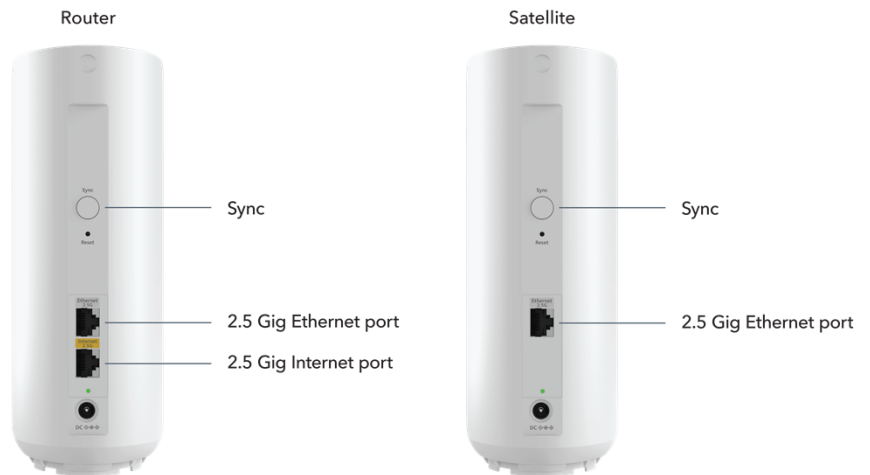

Package Contents

- (1) Orbi WiFi 7 Router (RBE371)
- (2) Orbi WiFi 7 Satellites (RBE370)
- (1) Ethernet cable
- (3) power adapters
- Quick start guide

System Requirements

- High-speed internet connection to existing modem or gateway

Warranty & Support

- 90-day complimentary technical support following purchase from a NETGEAR authorized reseller
- www.NETGEAR.com/warranty

Physical Specifications

- Dimensions: 8.02 x 4.72 x 2.95 in (203.7 x 120 x 75 mm) each
- Weight:
  - Router: 0.791 lbs (359 g)
  - Satellites (each): 0.780 lbs (354 g)

Connections

This product comes with a limited warranty that is valid only if purchased from a NETGEAR authorized reseller.

¹ Maximum wireless signal rate derived from IEEE® 802.11 specifications. Actual data throughput and wireless coverage will vary and be lowered by network and environmental conditions, including network traffic volume, device limitations, and building construction. NETGEAR makes no representations or warranties about this product's compatibility with future standards. To achieve maximum wireless/wired speed requires devices that use the latest wireless/wired standards and support maximum speeds.

² Compared to WiFi 6 under same 2 + 2 WiFi Spatial stream.

³ Wireless speeds are country specific as certain WiFi bands channels may not be available in some countries.

⁴ Requires registration for a free NETGEAR account, installation of the Orbi iOS or Android app as well as agreement to the NETGEAR Terms of Service and Privacy Policy available at www.NETGEAR.com

⁵ NETGEAR Armor™ Powered by Bitdefender® requires a paid subscription after the initial 30-day free trial.

⁶ Available to models purchased in the US, UK and Canada within the last 3 years.

For regulatory compliance information, visit www.NETGEAR.com/about/regulatory.

NETGEAR, the NETGEAR Logo, NETGEAR Armor, and Orbi are trademarks of NETGEAR, Inc. Any other trademarks mentioned herein are for reference purposes only. ©2025 NETGEAR, Inc.