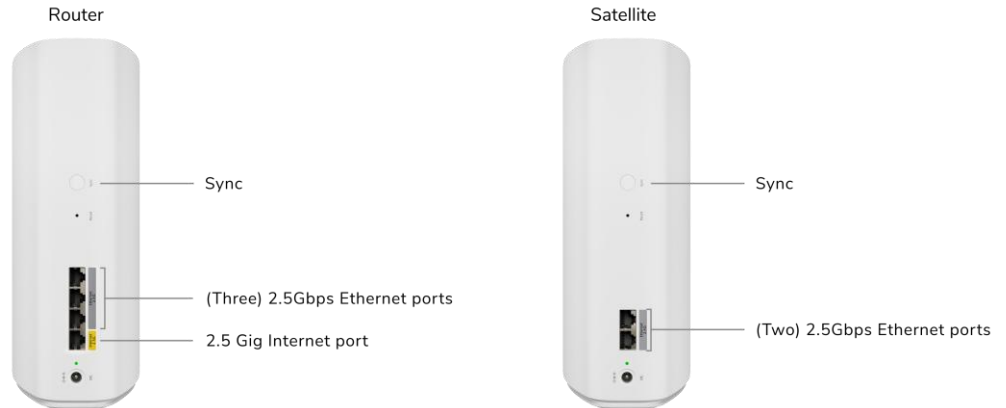

Package Contents

- (1) Orbi WiFi 7 Router (RBE771)
- (1) Orbi WiFi 7 Satellite (RBE770)
- (1) Ethernet cable
- Two (2) power adapters
- Quick start guide

System Requirements

- High-speed Internet connection to existing modem or gateway

Warranty & Support

- netgear.com/warranty
- Technical support is available at no charge for a specified period. Details at: netgear.com/home/support/details
- Join the NETGEAR Community Forum. Visit <http://community.netgear.com>

Physical Specifications

- Dimensions: 9.88 x 5.28 x 3.95 in (251.2 x 134.2 x 100.4 mm) each
- Weight: 2.02 lb (.916 kg) each

Connections

This product comes with a limited warranty that is valid only if purchased from a NETGEAR authorized reseller.

* For the duration of software and cyber security updates, visit netgear.com/eos.

¹ Maximum wireless signal rate derived from IEEE 802.11be specifications. Actual data throughput and wireless coverage will vary and be lowered by network, your country's regulation, and environmental conditions, including network traffic volume, device limitations, and building construction. NETGEAR makes no representations or warranties about this product's compatibility with future standards. To achieve maximum wireless/wired speed requires devices that use the latest wireless/wired standards and support maximum speeds.

² Clients must support 6 GHz band (WiFi 6E). 6 GHz band is limited to indoor range.

³ Requires registration for a free NETGEAR account, installation of the Orbi iOS or Android app as well as agreement to the NETGEAR Terms of Service and Privacy Policy available at netgear.com

For regulatory compliance information, visit netgear.com/about/regulatory.

© 2026 NETGEAR, Inc. NETGEAR, the NETGEAR Logo, NETGEAR Armor, and Orbi are trademarks of NETGEAR, Inc. Any other trademarks on this package are for reference purposes only. All rights reserved.

NETGEAR, Inc. 3553 N First Street, San Jose, CA 95134-1911 USA, netgear.com/support

TS-RBE772-3