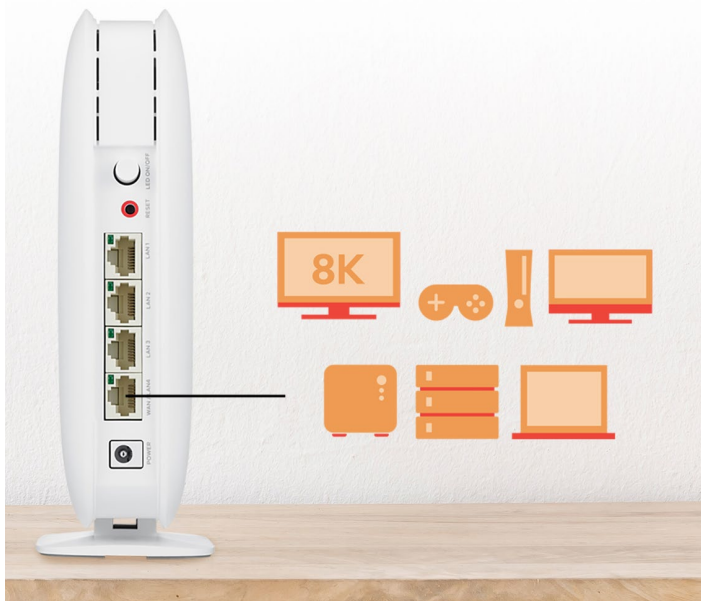

WiFi 6 Technology heralds a new era

Multy M1 is powered with the latest WiFi 6 technology which has been designed to offer faster and efficient connections especially in device dense environments. Featuring the Multy app, an intuitive tool allowing you to view your home network, set parental controls, configure WiFi, and much more.

Amazon Alexa Voice Control

Benefits

Optimized Mesh powered by WiFi 6

Multy M1 is powered by the latest WiFi 6 technology, with 4 times of data efficiency and capacity improvement to serve more connected networking devices. Offers insanely fast WiFi throughput for improved gaming, streaming, and smart home experience.

One WiFi name for seamless roaming

Multy M1 creates a single wireless network name and password, allowing you to roam, work and play freely throughout your home without the need to reconnect to another network.

Flexible wired and wireless connection

Operate your local network at full capacity with Gigabit solution! Each Multy M1 device equipped with four gigabit Ethernet LAN ports, which can be used to connect to more devices like media servers, NAS storage devices, switches, and other Smart Home devices.