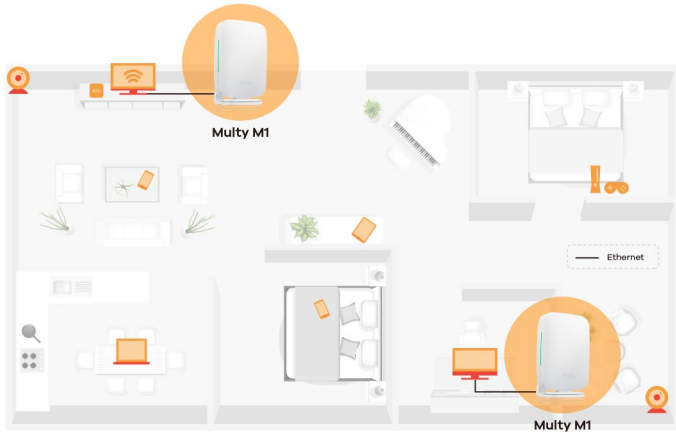

Exceptional WiFi coverage throughout your home

AX1800 WiFi 6 optimized efficiency and throughput

Flexible wired and wireless connection

Hassle-free installation and management with Multy APP

Designed to be mounted anywhere

One WiFi name for seamless roaming

Multy M1 creates a single wireless network name and password, allowing you to roam, work and play freely throughout your home without the need to reconnect to another network.