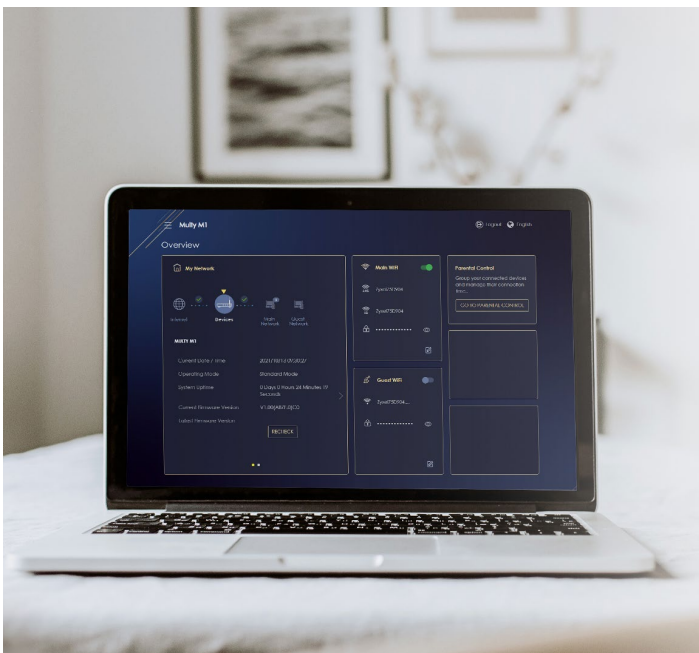

One Zyxel Multy app does it all, giving you full control over everything that happens on your network, anytime and anywhere! Simply follow the on-screen instructions. the app will take care of the rest, getting your network up and running in minutes.

Get the network all set up from a web browser

The web-based interface enables you to manage your network on a computer and access advanced features. Including wired & wireless setup and management, diagnose and speed test, access control, guest network management, new firmware notification and upgrade.

Supports Amazon Alexa voice control

Control your WiFi network with the power of your voice using Amazon Alexa and Multy skillset. Enabling you to manage M1 easily. Ask Alexa to perform various tasks without needing to open the Multy app on your phone.