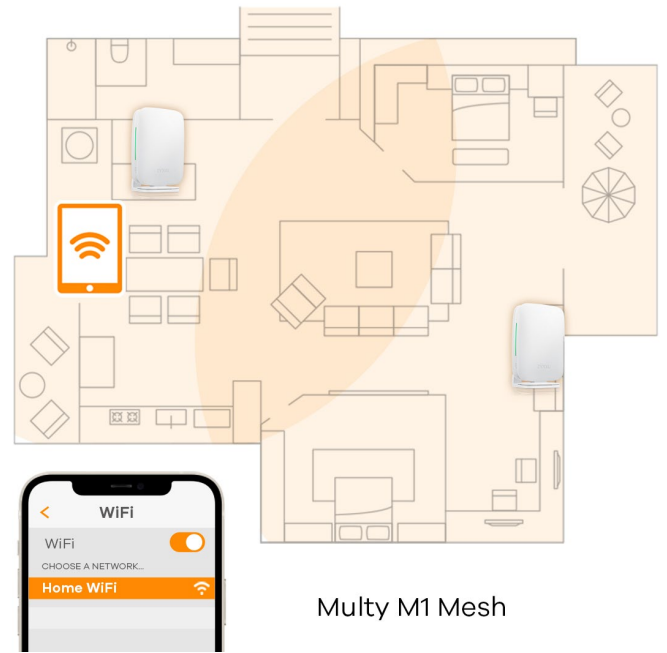

Exceptional WiFi coverage throughout your home

AX1800 WiFi 6 optimized efficiency and throughput

Flexible wired and wireless connection

Hassle-free installation and management with Multy APP

Designed to be mounted anywhere

Amazon Alexa Voice Control

Benefits

Optimized Mesh powered by WiFi 6

Multy M1 is powered by the latest WiFi 6 technology, with 4 times of data efficiency and capacity improvement to serve more connected networking devices. Offers insanely fast WiFi throughput for improved gaming, streaming, and smart home experience.

One WiFi name for seamless roaming

Multy M1 creates a single wireless network name and password, allowing you to roam, work and play freely throughout your home without the need to reconnect to another network.