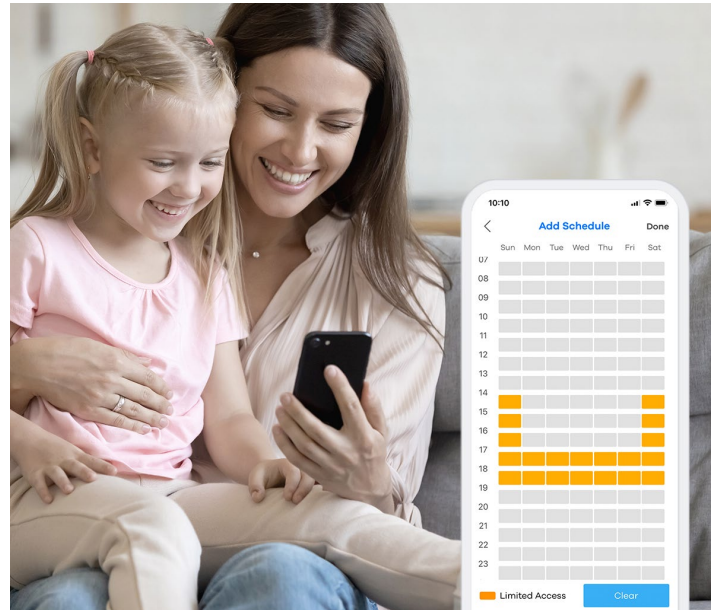

Mount your Multy anywhere you like

Place Multy nodes across your home in corridors, kitchen, rooms, and more. Place it anywhere in your home, Multy M1 is designed for all your decoration needs!

Faster to setup, simpler to manage

One Zyxel Multy app does it all, giving you full control over everything that happens on your network, anytime and anywhere! Simply follow the on-screen instructions. the app will take care of the rest, getting your network up and running in minutes.

Safeguard your kids for internet safety

- Block or allow specific group based on time schedule.
- Flexible override Internet access for specific device group
- Set Internet limitation for your child.
- Support intervals in schedule settings and timer