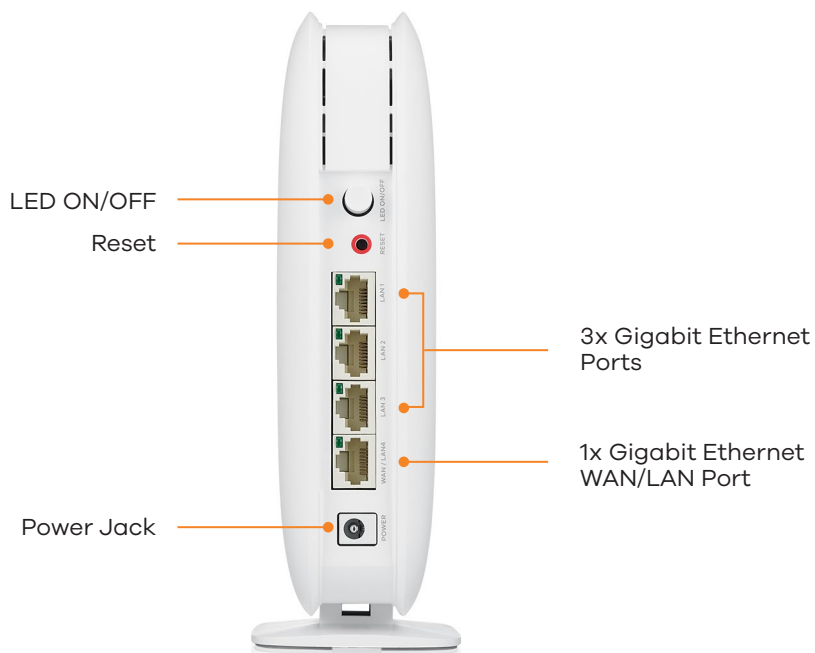

Interface

Wall-mount Kit Scenario

Download App

Q Zyxel Multy