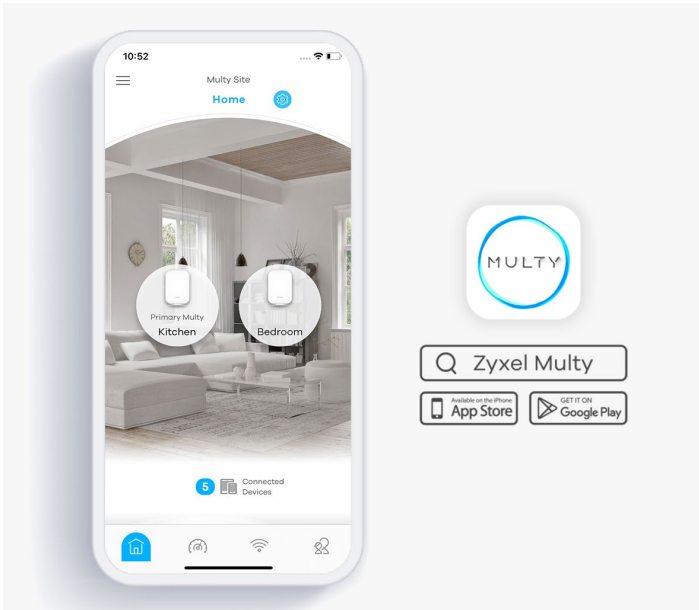

Faster to setup, simpler to manage

One Zyxel Multy app does it all, giving you full control over everything that happens on your network, anytime and anywhere! Simply follow the on-screen instructions. the app will take care of the rest, getting your network up and running in minutes.