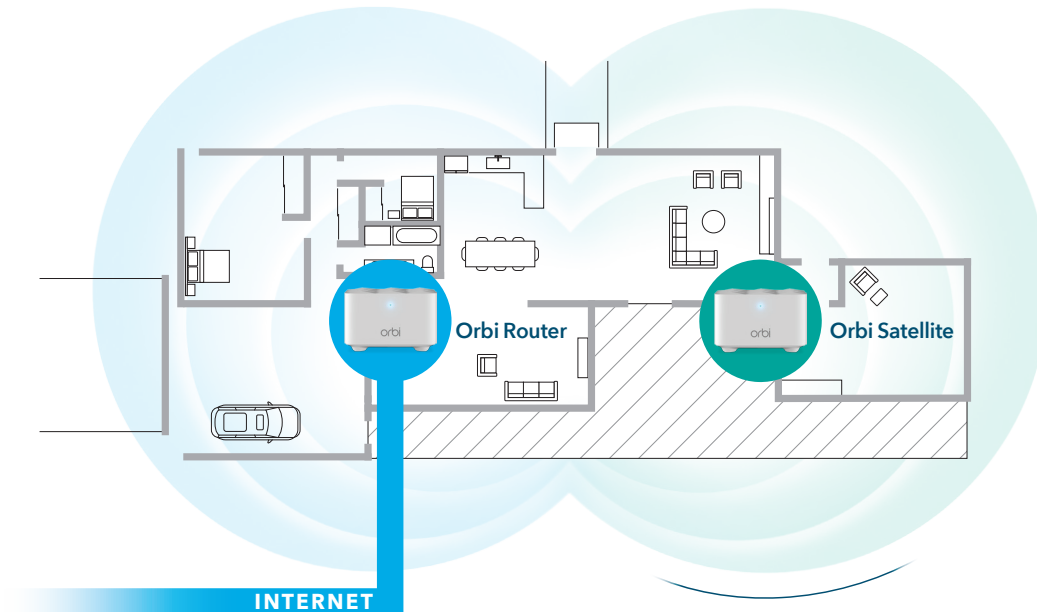

One WiFi Network.

Enjoy the convenience of a single WiFi name for your whole home.

Manage Your Kids' Screen Time.

Circle® Smart Parental Controls let you easily manage content & time online on any device.

House Diagram

3,000 Square Feet of Orbi WiFi Coverage

¹Internet plan and devices that support these speeds are required.

> 50Mbps Internet speed over 3,000sq ft range¹

NETGEAR Armor empowers you to eliminate vulnerabilities or simply know the status of your home network and devices, anytime, anywhere. Get instant notifications when malicious threats are detected, block unknown devices from joining your Orbi home network or take action on vulnerabilities as they are discovered easily through the Orbi App.