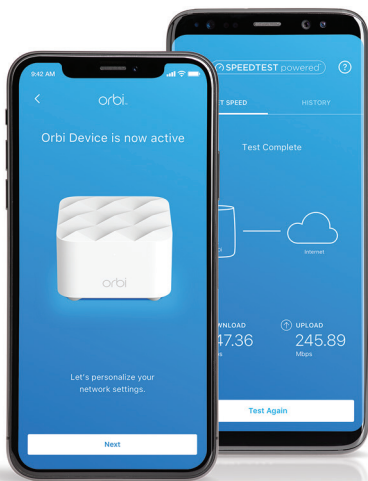

One WiFi Network.

Enjoy the convenience of a single WiFi name for your whole home.

Manage Your Kids' Screen Time.

Circle® Smart Parental Controls let you easily manage content & time online on any device.

Simple & Secure.

Use the Orbi app and NETGEAR Armor to create your secure whole home WiFi in minutes.

Cybersecurity With NETGEAR Armor™.

Protect your connected home devices from Internet threats with best-in-class anti-virus, anti-malware & data protection.²

House Diagram

3,000 Square Feet of Orbi WiFi Coverage

¹Internet plan and devices that support these speeds are required.

> 50Mbps Internet speed over 3,000sq ft range¹

NETGEAR Armor empowers you to eliminate vulnerabilities or simply know the status of your home network and devices, anytime, anywhere. Get instant notifications when malicious threats are detected, block unknown devices from joining your Orbi home network or take action on vulnerabilities as they are discovered easily through the Orbi App.

Simple setup from your smartphone or tablet.

Use the Orbi app to set up and manage your network. To find the app, search for NETGEAR Orbi in the Apple App Store or Google Play Store.

Advanced Cyber Security for All Your Devices
NETGEAR Armor™ | Powered by Bitdefender®