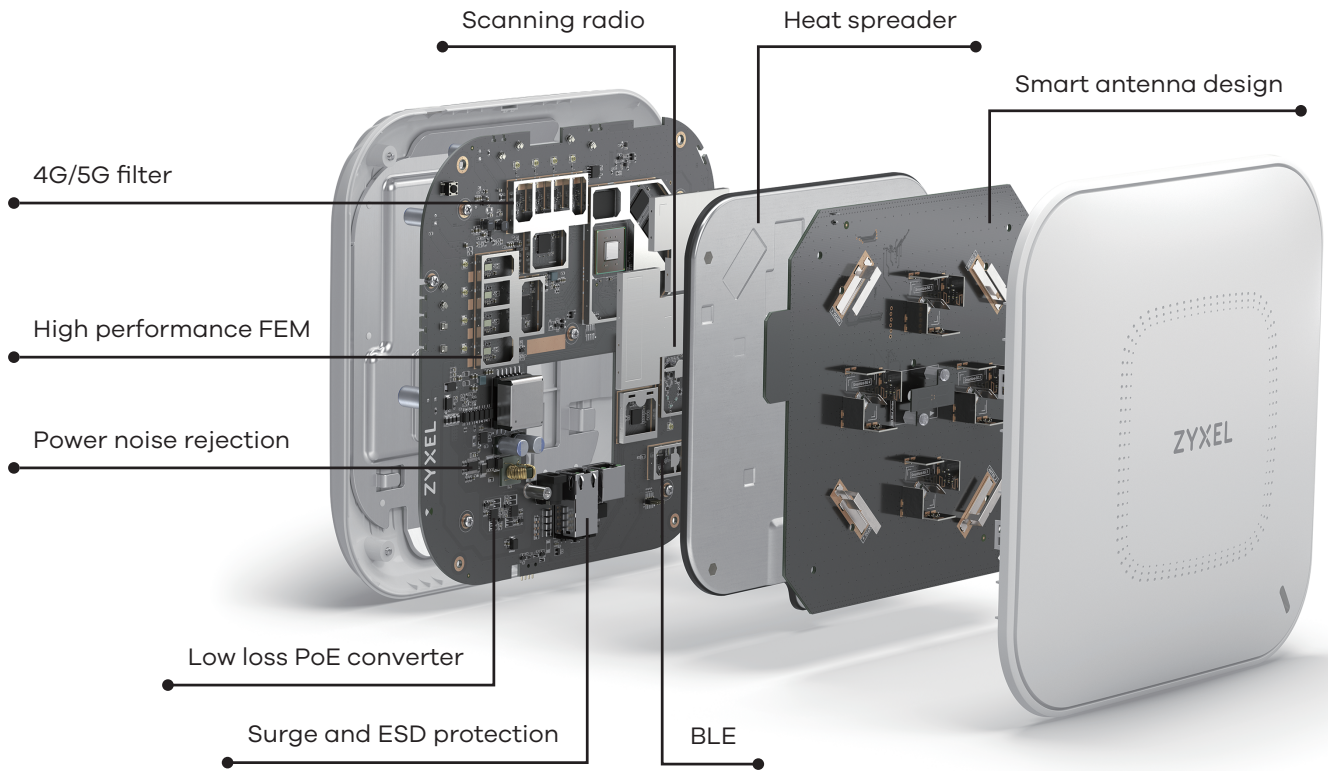

Powerful Hardware Design