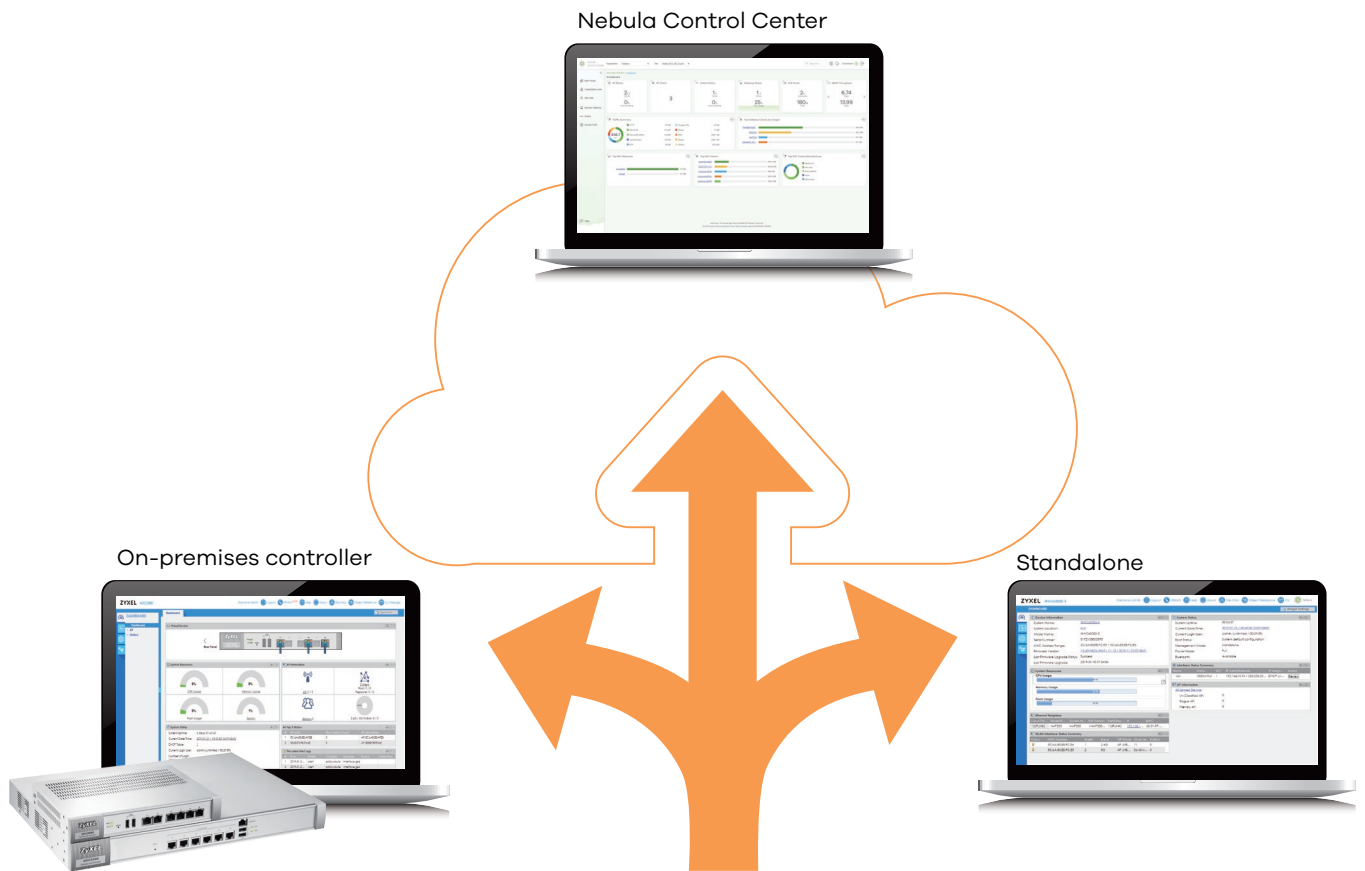

There are too many factors that can impact the WiFi performance such as interferences, channel-loading, the number of neighboring APs, etc. Zykel Wireless Health<sup>12</sup> measures the MAC (Media access control) Layer errors and re-transmission which fairly presents the quality of connection factors in all possible causes. The Wireless Health optimizes connection quality automatically using heuristics machine learning and making the optimization possible in all environments. All of these advantages deliver a smooth, consistent, and uninterrupted wireless experience to its users.

### BLE beacon integrated and IOT ready

The Zykel WAX650S is an efficient WLAN solution for high-density deployments and it gives customers a BLE beacon-enabled network. It cooperates with third-party beacon management platforms to boost user engagement, especially for retailers who want to improve the in-store experience. And Target Wake Time (TWT) is another feature of 11ax that particularly important for the IoT. TWT enables devices to schedule when to wake up and send or receive data that effectively increase device sleep time and significantly conserve battery life.

## Powerful Hardware Design

## Switch Among Triple Modes